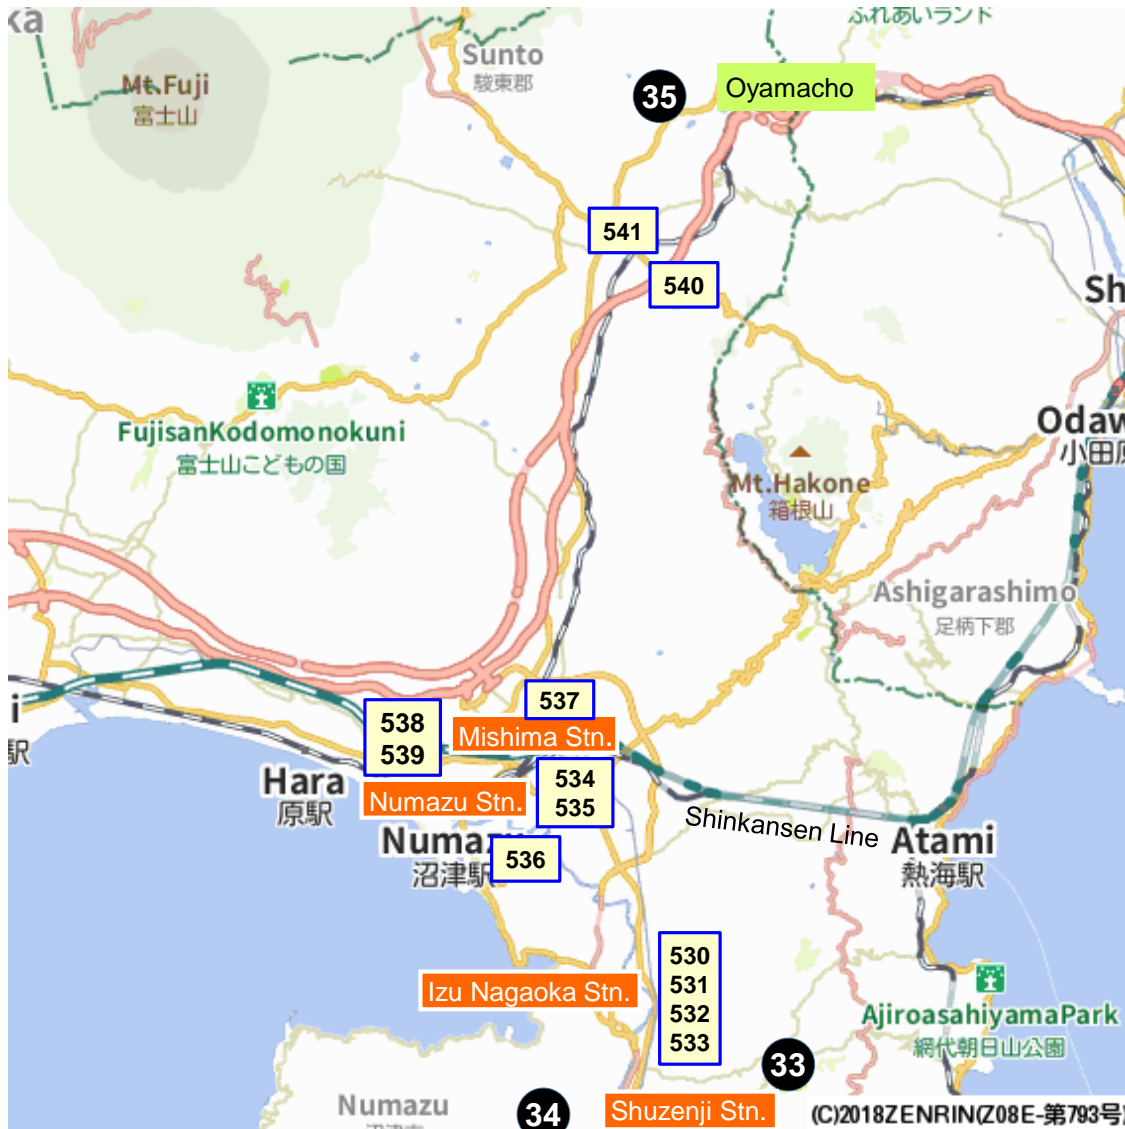

Rough position plot

Tokyo : Makuhari Area Map for Press

00 Hotel number and approximate location

Tokyo : Suburban Area Map for Press

00 Hotel number and approximate location

| | Venue (Sports) |
|----|---|
| 9 | Musashino Forest Sport Plaza (O: Badminton, Modern Pentathlon (Fencing)) |
| 10 | Tokyo Stadium (O: Football, Rugby, Modern Pentathlon(Swimming, Fencing, Riding, Laser-Run)) |
| 11 | Musashinonomori Park (O: Cycling (Road(Road Race: Start))) |
| 29 | Saitama Super Arena (O: Basketball (Basketball)) |
| 30 | Asaka Shooting Range (O: Shooting) |
| 31 | Kasumigaseki Country Club (O: Golf) |
| 41 | Saitama Stadium (O: Football) |

Co-host city : Tsurigasaki Area Map for Media

00 Hotel number and approximate location

Co-host City : Enoshima Area Map for Media

Co-host City : Izu and Oyamacho Area Map for Media

| | Venue (Sports) |
|----|--|
| 33 | Izu Velodrome (O: Cycling (Track)) |
| 34 | Izu MTB Course (O: Cycling (Mountain Bike)) |
| 35 | Fuji Internatioonal Speedway (O: Cycling (Road Race Finish, Individual Time Trial)) |

00 Hotel number and approximate location