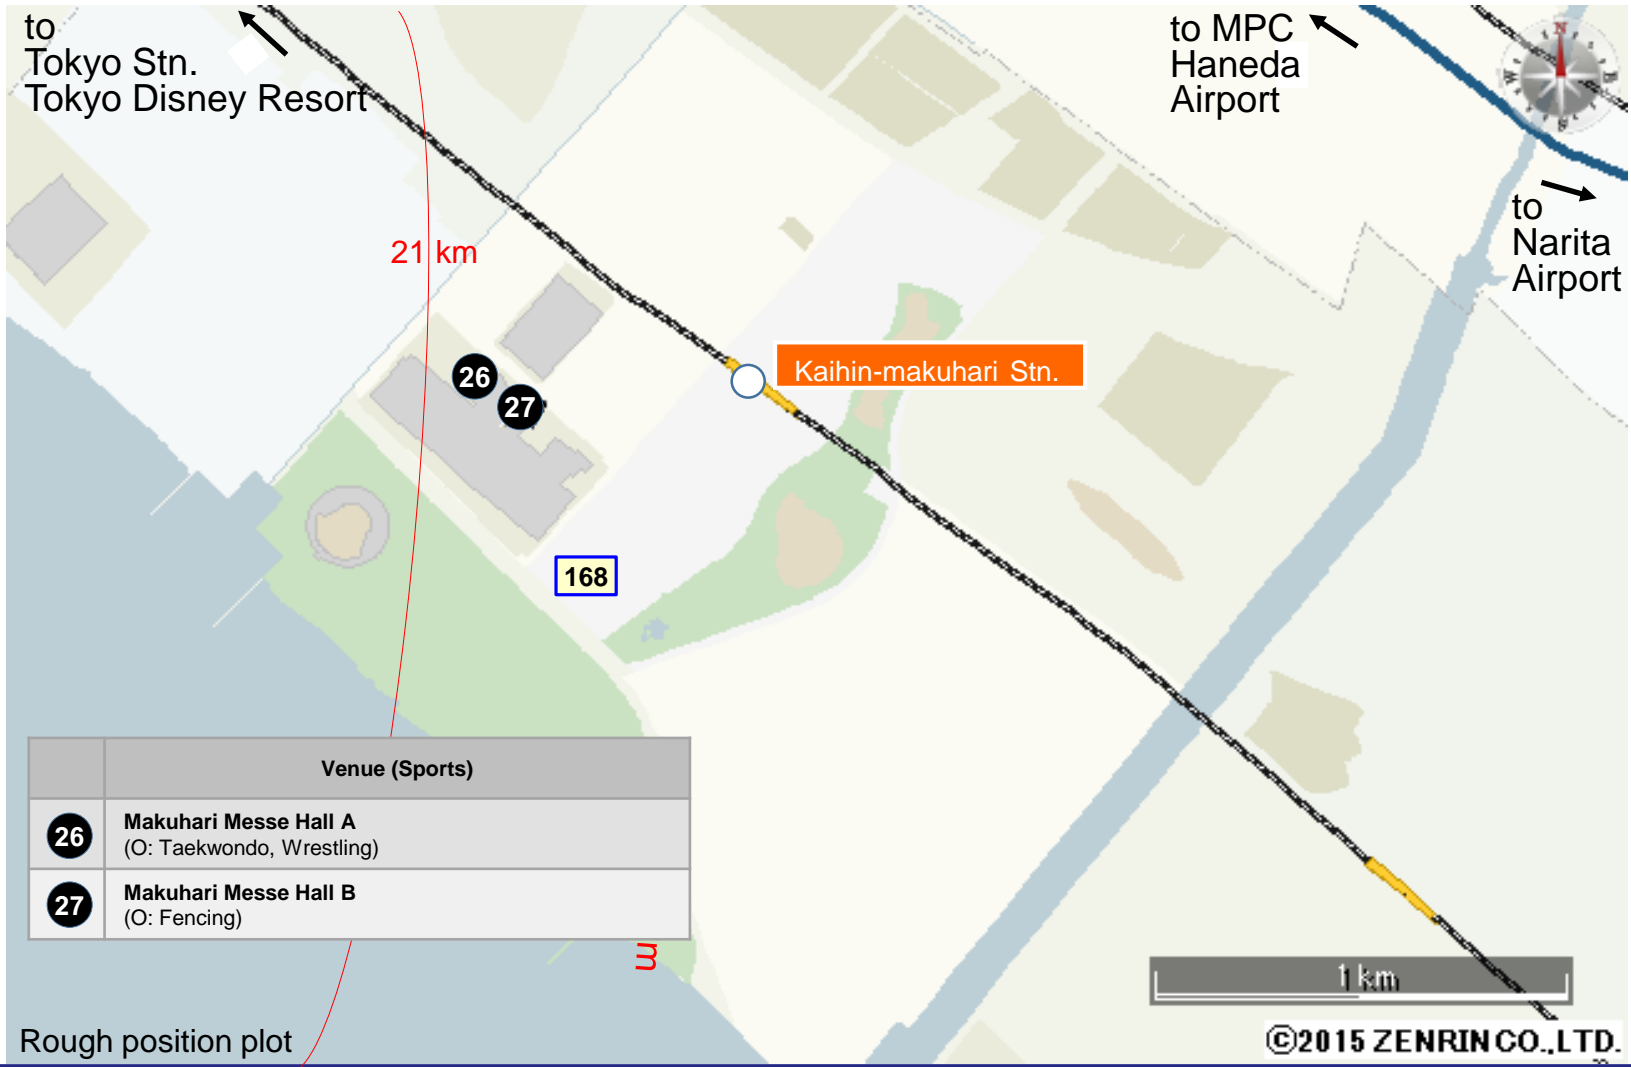

Rough position plot

Tokyo : Central Area Map for Press

00 Hotel number and approximate location

| Venue (Sports) | |
|----------------|--|
| ④ | Nippon Budokan (O: Judo, Karate) |
| ⑤ | Imperial Palace Garden (O: Athletics (Race Walk)) |
| ⑥ | Tokyo International Forum (O: Weightlifting) |
| ⑦ | Kokugikan Arena (O: Boxing) |

Rough position plot

Tokyo : Yokohama Area Map for Press

00 Hotel number and approximate location

| | Venue (Sports) |
|-----------|--|
| 37 | Yokohama Baseball Stadium (O: Baseball/Softball) |
| 42 | International Stadium Yokohama (O: Football) |

Rough position plot

Tokyo : Makuhari Area Map for Press

00 Hotel number and approximate location

Tokyo : Suburban Area Map for Press

00 Hotel number and approximate location

| | Venue (Sports) |
|----|---|
| 9 | Musashino Forest Sport Plaza (O: Badminton, Modern Pentathlon (Fencing)) |
| 10 | Tokyo Stadium (O: Football, Rugby, Modern Pentathlon(Swimming, Fencing, Riding, Laser-Run)) |
| 11 | Musashinonomori Park (O: Cycling (Road(Road Race: Start))) |
| 29 | Saitama Super Arena (O: Basketball (Basketball)) |
| 30 | Asaka Shooting Range (O: Shooting) |
| 31 | Kasumigaseki Country Club (O: Golf) |
| 41 | Saitama Stadium (O: Football) |

00 Hotel number and approximate location