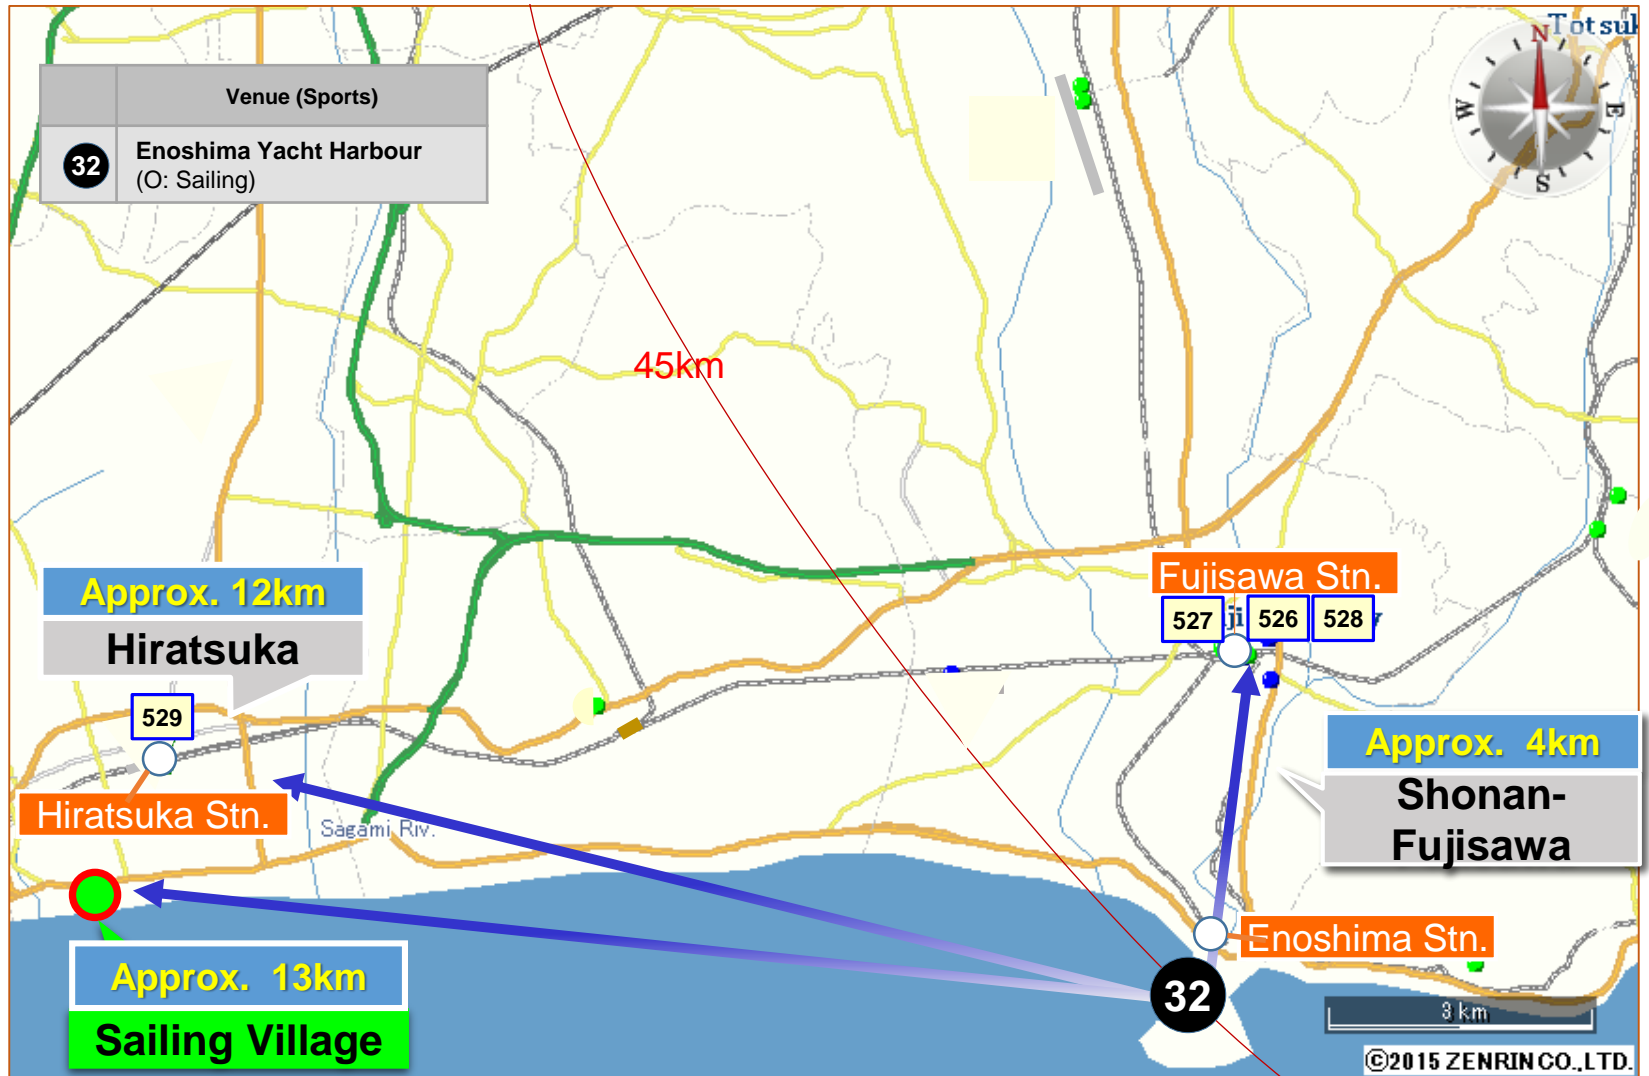

Co-host City : Enoshima Area Map for Media