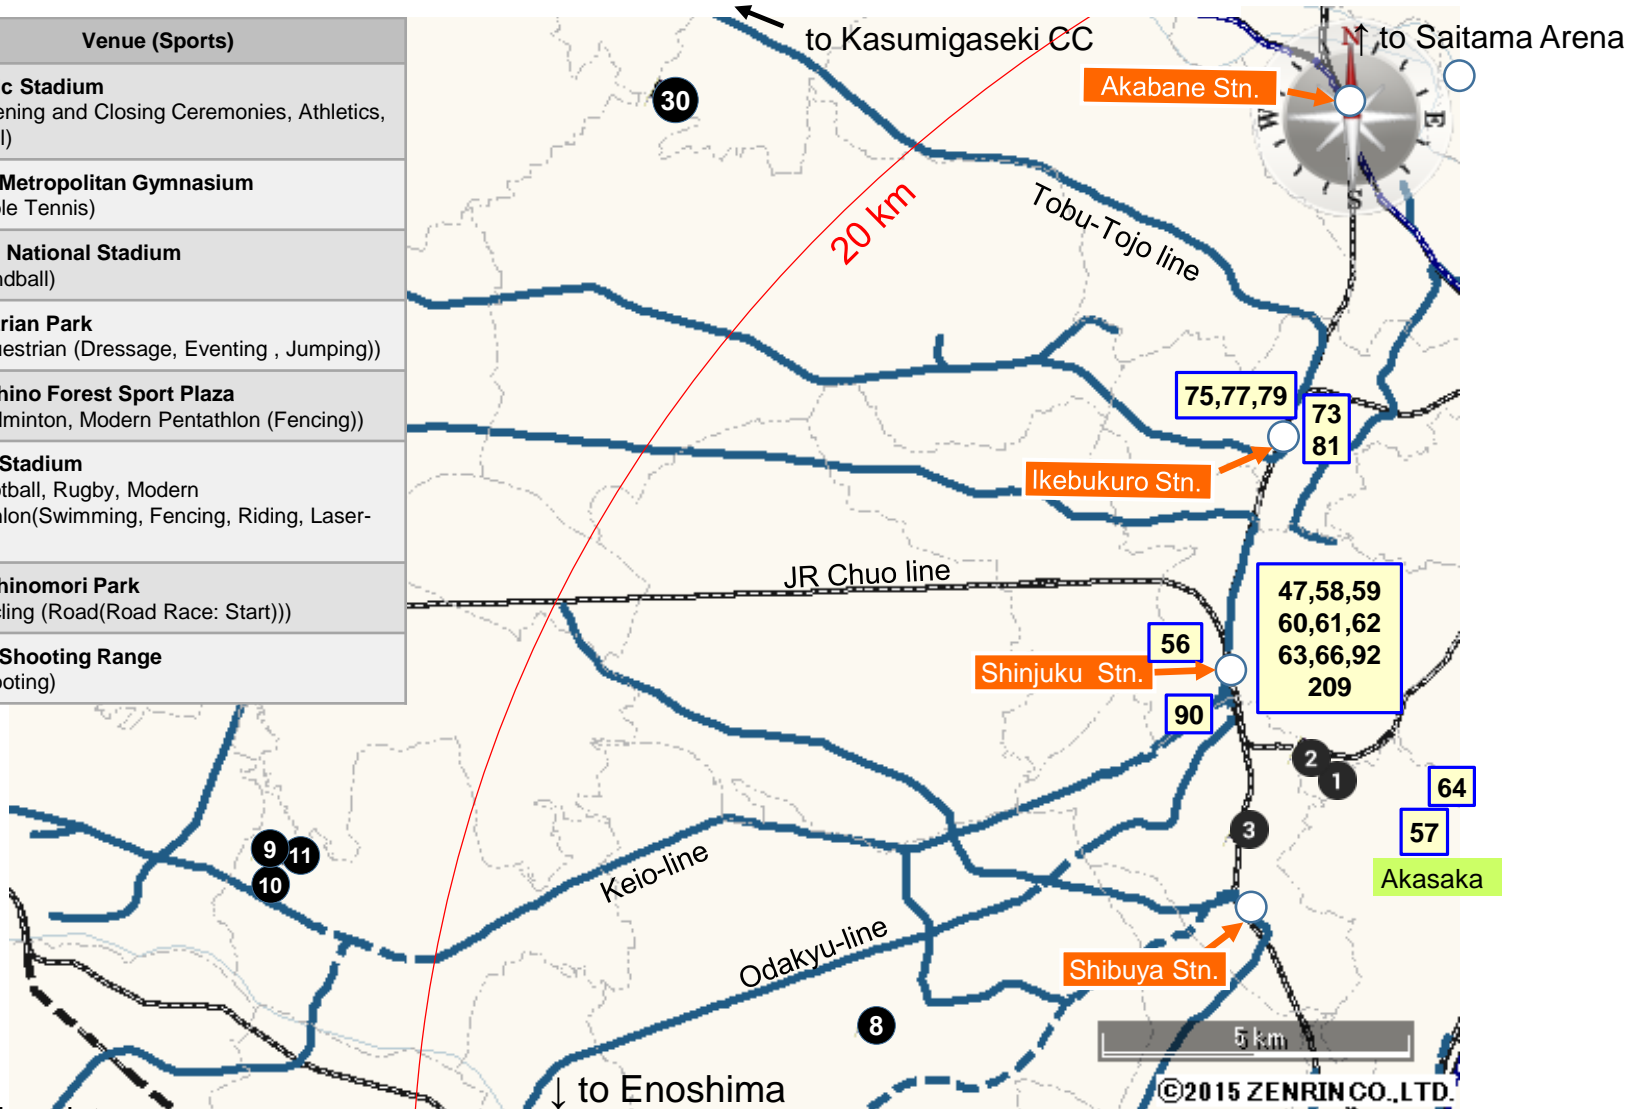

Accommodation Allocation
for PRESS
Hotel Map

Tokyo Area & Co-host Cities

Tokyo : Bay Area Map for Press

00 Hotel number and approximate location

| | Venue (Sports) |
|----|--|
| 12 | Ariake Arena (O: Volleyball(Volleyball)) |
| 13 | Ariake Gymnastics Centre (O: Gymnastics) |
| 14 | Ariake Urban Sports Park (O: Cycling (BMX Freestyle, BMX Racing), Skateboarding) |
| 15 | Ariake Tennis Park (O: Tennis) |
| 16 | Odaiba Marine Park (O: Aquatics (Marathon Swimming), Triathlon) |
| 17 | Shiokaze Park (O: Volleyball (Beach Volleyball)) |
| 18 | Aomi Urban Sports Park (O: Basketball (3x3), Sport Climbing) |
| 19 | Oi Hockey Stadium (O: Hockey) |
| 20 | Sea Forest Cross-Country Course (O: Equestrian (Eventing (Cross Country))) |
| 21 | Sea Forest Waterway (O: Canoe (Sprint), Rowing) |
| 22 | Kasai Canoe Slalom Centre (O: Canoe (Slalom)) |
| 23 | Yumenoshima Park Archery Field (O: Archery) |
| 24 | Tokyo Aquatics Centre (O: Aquatics (Swimming, Diving, Artistic Swimming)) |
| 25 | Tatsumi Water Polo Centre (O: Aquatics (Water Polo)) |

©2015 ZENRIN CO.,LTD.

Tokyo : West Area Map for Press

00 Hotel number and approximate location

| | Venue (Sports) |
|----|--|
| ① | Olympic Stadium (O: Opening and Closing Ceremonies, Athletics, Football) |
| ② | Tokyo Metropolitan Gymnasium (O: Table Tennis) |
| ③ | Yoyogi National Stadium (O: Handball) |
| ⑧ | Equestrian Park (O: Equestrian (Dressage, Eventing, Jumping)) |
| ⑨ | Musashino Forest Sport Plaza (O: Badminton, Modern Pentathlon (Fencing)) |
| ⑩ | Tokyo Stadium (O: Football, Rugby, Modern Pentathlon (Swimming, Fencing, Riding, Laser-Run)) |
| ⑪ | Musashinomori Park (O: Cycling (Road (Road Race: Start))) |
| ③① | Asaka Shooting Range (O: Shooting) |